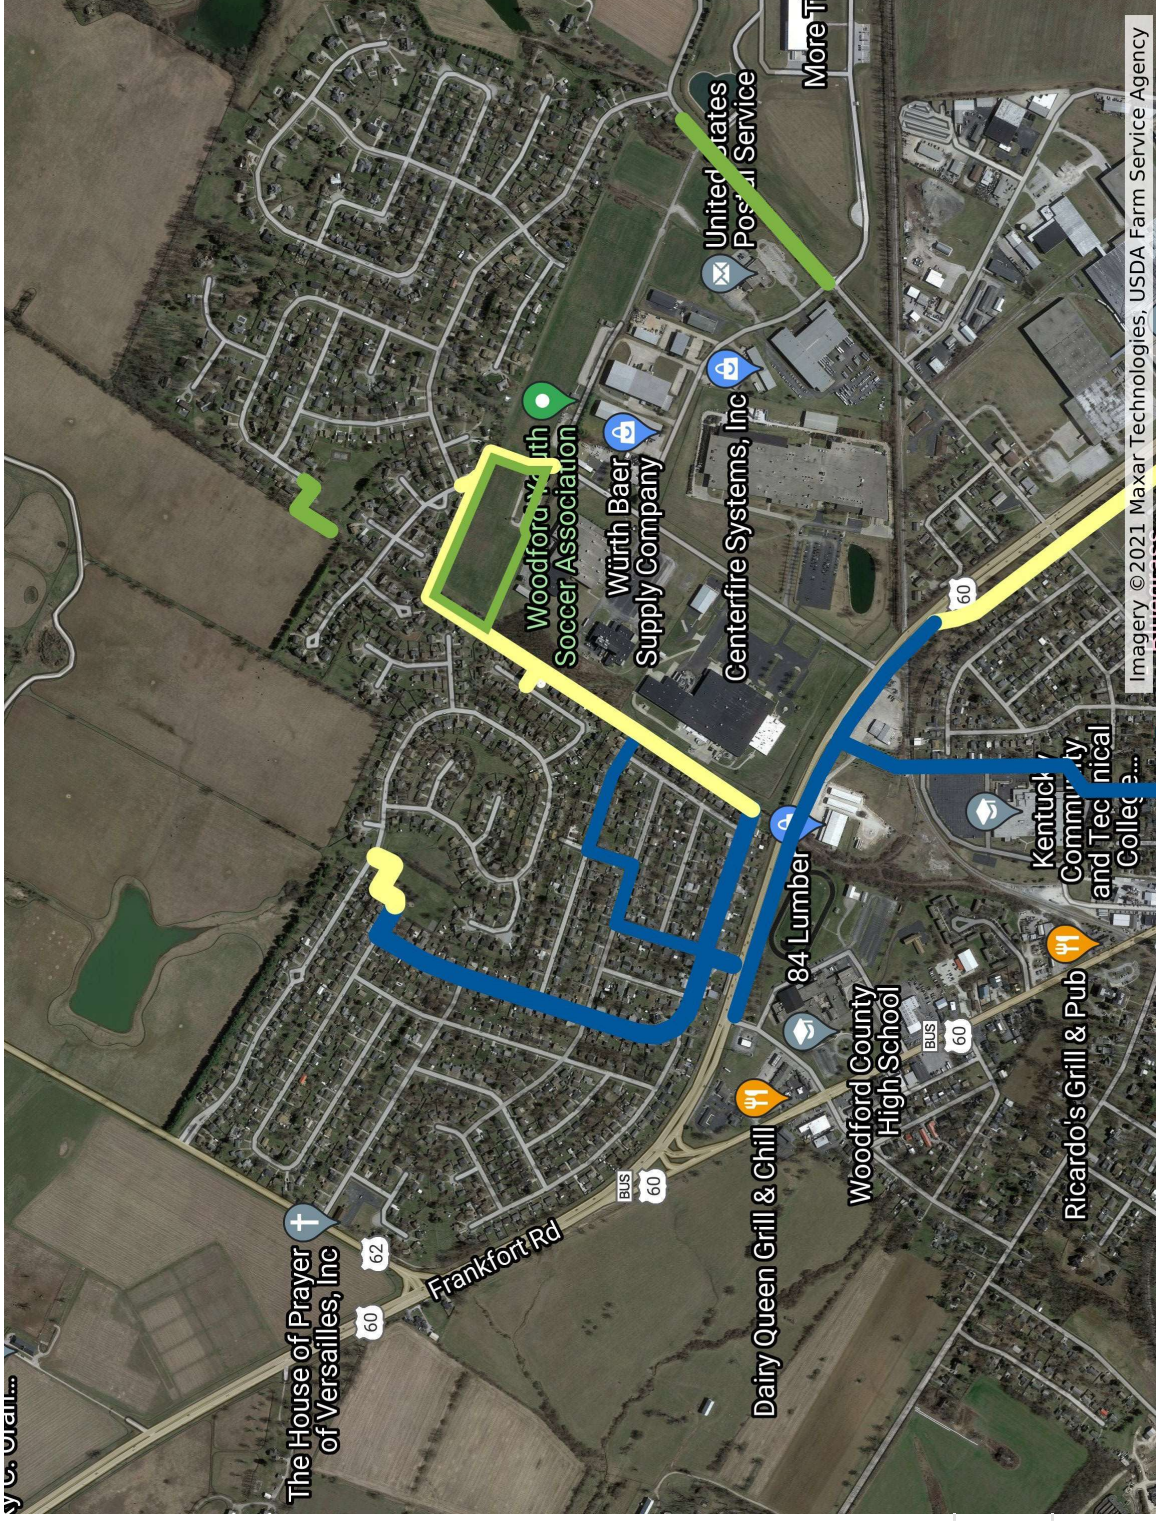

Shared Use Path & Bike Routes

Untitled layer

-  Big Sink Shoulder Widening
-  Walking track
-  Shared Use Path
-  Shared Use Path Connection
-  Bike Route
-  Shared Use Path
-  Shared Use Path Connection to Dogwood Court
-  Ped Access Trail
-  Possible Bike Route to Connect to Falling Springs
-  Shared Used Path Connection
-  Bike Connection
-  Bike Connection
-  Bike Connection

Untitled layer

Layout of possible shared use paths and bike routes.